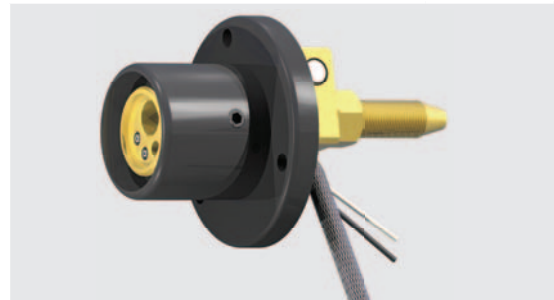

Kit Euro Conector com Flange
Fronius VR1500 (Motoman)
*Euro Connector Kit w/Fronius VR1500
(Motoman) Protection*

08.015.115