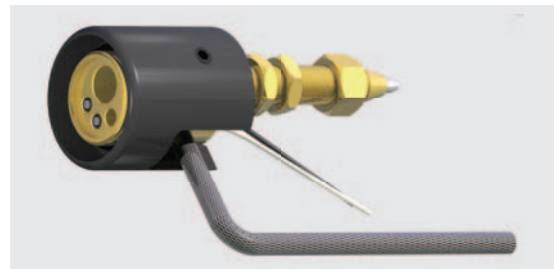

Kit Euro Conector com Bucha
Fronius(ABB)
*Euro Connector Kit w/Fronius(ABB)
Protection*

08.015.150