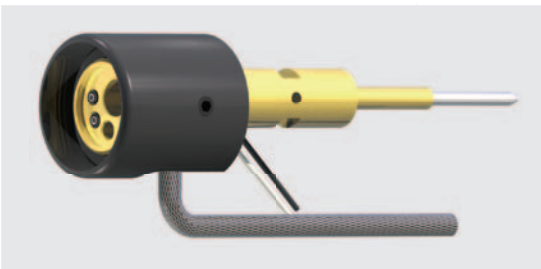

Kit Euro Conector com Bucha
Moto Arc 450 (Motoman)
*Euro Connector Kit w/Moto Arc 450
(Motoman) Protection*

08.015.141