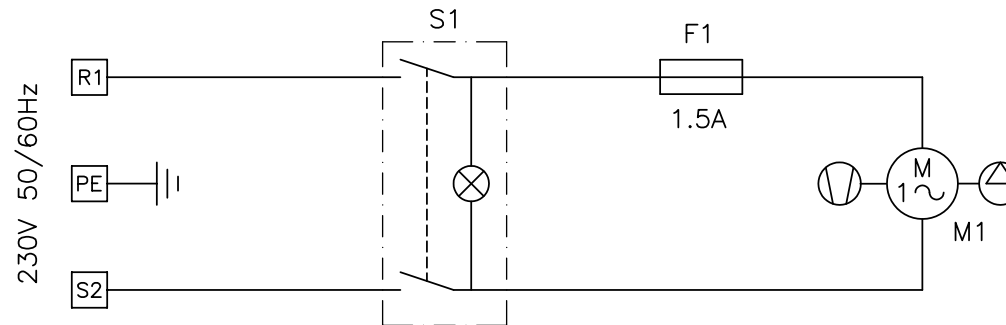

Monofásico 220 V

S1	ON - OFF	ON - OFF	ON - OFF	ON - OFF
M1	PUMP	PUMPE	POMPE	POMPA
PS	PRESSOSTAT	PRESSOSTAT	PRESSOSTAT	PRESSOSTATO
H1	ORANGE PILOT-LAMP	LAMPE UEBERLAST ROT	LAMPE TEMOIN ORANGE	LAMPADA SPIA GIALLA
F1	FUSE	SICHERUNG	FUSIBLE	FUSIBILE