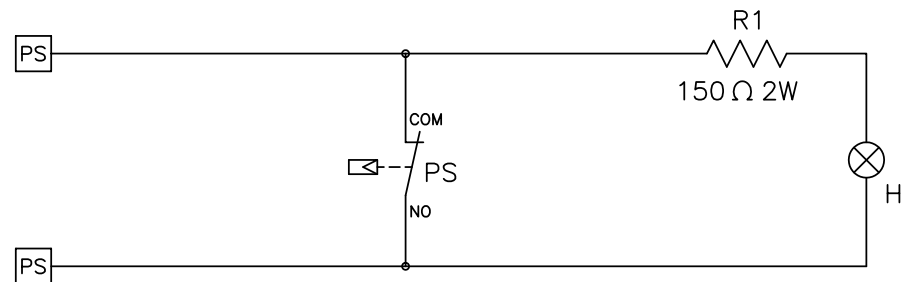

Monofásico 220 V

S1	ON - OFF	ON - OFF	ON - OFF	ON - OFF
M1	PUMP	PUMPE	POMPE	POMPA
PS	PRESSOSTAT	PRESSOSTAT	PRESSOSTAT	PRESSOSTATO
H1	ORANGE PILOT-LAMP	LAMPE UEBERLAST ROT	LAMPE TEMOIN ORANGE	LAMPADA SPIA GIALLA
F1	FUSE	SICHERUNG	FUSIBLE	FUSIBILE